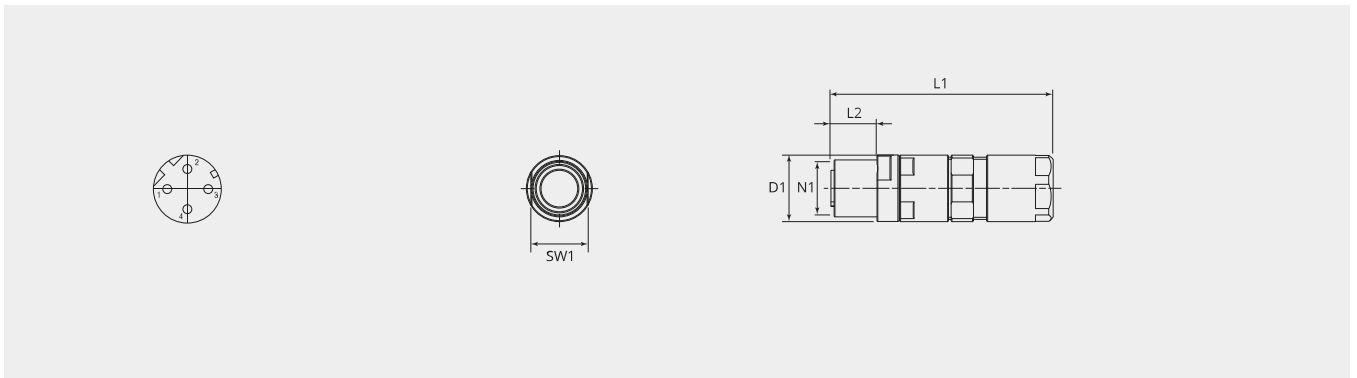

Dimensional drawing

D1 (Ø):	15.0
D2 (Ø):	15.0
L1 (mm):	50.0
L2 (mm):	10.3
N1:	M12x1
SW1:	13

Electrical properties

Insulation resistance (Ω):	$\geq 10^8$
Potential drop between contacts and housing (KV):	1.4
Potential drop across contacts (KV):	1.4
Data transfer speed:	10/100 Mbits/s - Cat5e
Pollution degree:	3
Rated surge voltage (KV):	2.5
Rated voltage (VDC):	< 50 VAC / 75 VDC
Rated current (A):	4

Please contact your Gimota partner for other M12 products