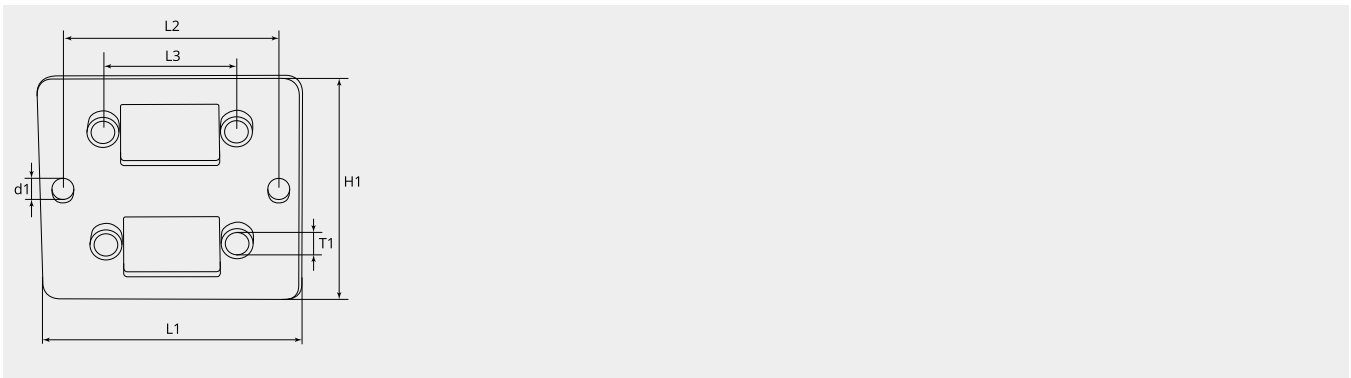

Fixing plate size 1 - (up to 2 connector)

with M3 fixing rivets

Item number: SUSS09-5-2

Technical characteristics

Size:	1
Shell material:	Stainless steel
Material thickness (mm):	1.5
EMI:	Yes
Operation temperature:	-55°C - +105°C

Dimensional drawing

d1 (Ø):	4.1
L1 (mm):	50.0
L2 (mm):	41.0
L3 (mm):	25.0
N1:	M3
H1 (mm):	44.0