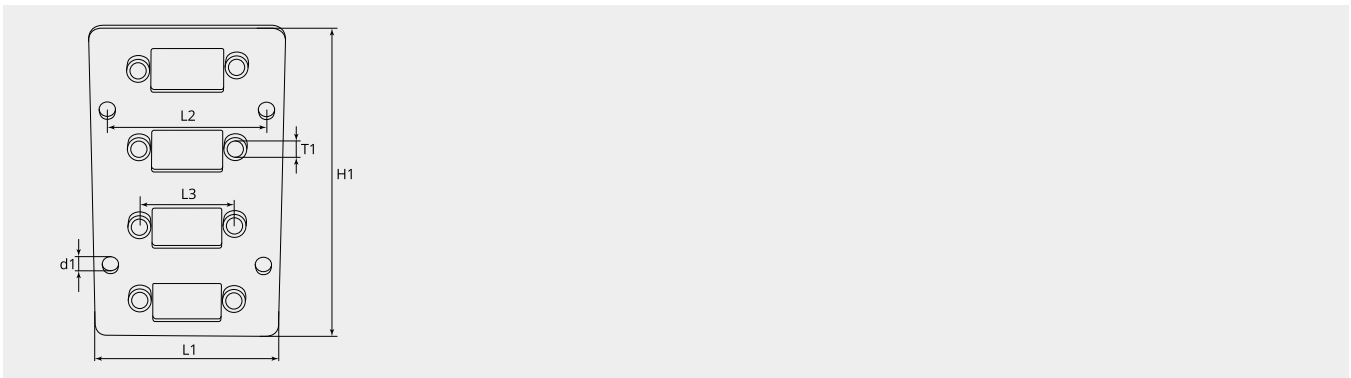

# Fixing plate size 1 - (up to 4 connector)

with M3 fixing rivets

Item number: SUSS09-5-4

## Technical characteristics

Size:	1
Shell material:	Stainless steel
Material thickness (mm):	1.5
EMI:	Yes
Operation temperature:	-55°C - +105°C

## Dimensional drawing

d1 (Ø):	4.1
L1 (mm):	50.0
L2 (mm):	41.0
L3 (mm):	25.0
N1:	M3
H1 (mm):	88.0