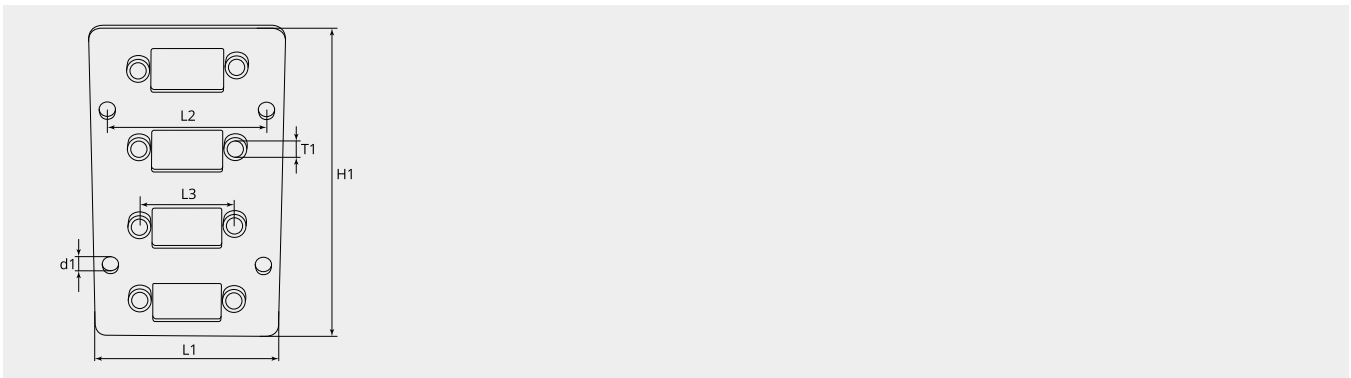

Fixing plate size 1 - (up to 4 connector)

with M3 fixing rivets

Item number: SUSS09-5-4

Technical characteristics

Size:	1
Shell material:	Stainless steel
Material thickness (mm):	1.5
EMI:	Yes
Operation temperature:	-55°C - +105°C

Dimensional drawing

d1 (Ø):	4.1
L1 (mm):	50.0
L2 (mm):	41.0
L3 (mm):	25.0
N1:	M3
H1 (mm):	88.0